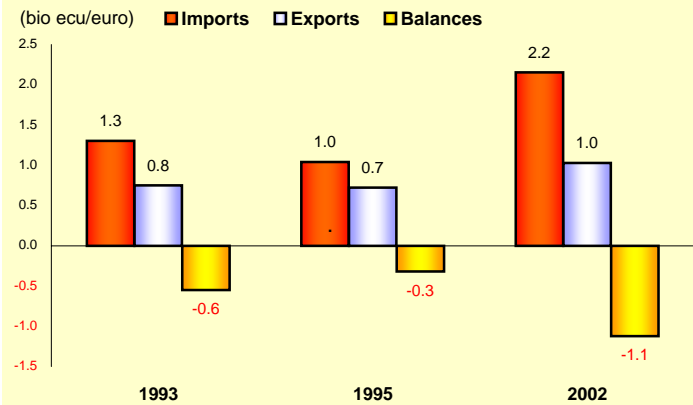

NORTH KOREA

Population: 2002 22 Mio
 Area: (1000qkm) 2002 121

	1999	2000	2001	2002
Real GDP (% growth)	10.9	9.3	3.0	6.1
Inflation rate (%)	0.8	2.3	4.1	2.8

NORTH KOREA MERCHANDISE TRADE WITH THE WORLD

EU MERCHANDISE TRADE WITH NORTH KOREA

SHARE OF THE WORLD* (%)	1993	1995	2002	SHARE OF EU Total (%)	1993	1995	2002
Imports	0.0	0.0	0.0	Imports	0.0	0.0	0.0
Exports	0.0	0.0	0.1	Exports	0.0	0.0	0.0

EU MERCHANDISE TRADE WITH NORTH KOREA BY PRODUCT (2002)