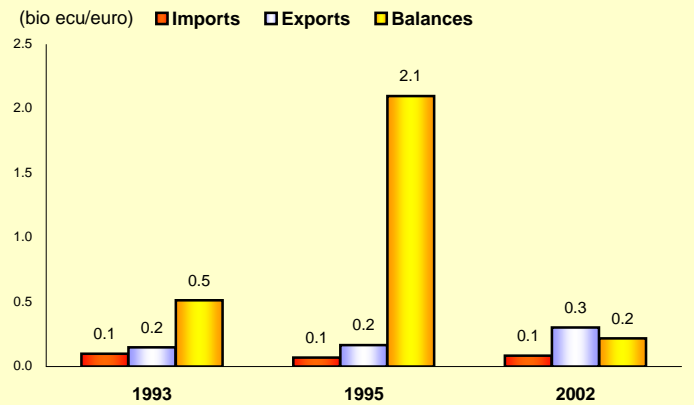

NORTH KOREA

Population: 2002 22 Mio
 Area: (1000qkm) 2002 121

	1999	2000	2001	2002
Real GDP (% growth)	10.9	9.3	3.0	6.1
Inflation rate (%)	0.8	2.3	4.1	2.8

NORTH KOREA MERCHANDISE TRADE WITH THE WORLD

EU MERCHANDISE TRADE WITH NORTH KOREA

SHARE OF THE WORLD* (%)	1993	1995	2002	SHARE OF EU Total (%)	1993	1995	2002
Imports	0.0	0.0	0.0	Imports	0.0	0.0	0.0
Exports	0.0	0.0	0.1	Exports	0.0	0.0	0.0

EU MERCHANDISE TRADE WITH NORTH KOREA BY PRODUCT (2002)